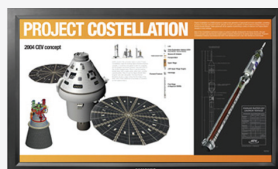

MX Range

- DID Technology for lower image retention
- Built-in PC models,
- Built in speaker,
- Higher impact wall displays and 4-way anti burn-in protection.