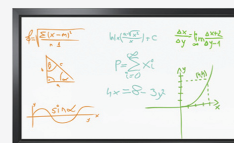

TS-3 series Touch Screen Solution

- Sizes ranging from 23 inches right up to 80 inches
- Enables users to interact intuitively with the high-quality images presented on-screen and experience a new way of working.