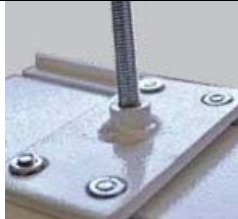

**CUSTOM POWDER COAT
COLOURS**

EXTRA TOP BLACK LEADER

**FLAT CEILING MOUNT
BRACKETS**

PULL DOWN ROD

**150mm L SHAPE WALL
BRACKET**

HANGING BRACKET

**THREADED ROD ADAPTER
BRACKET**

RADIO FREQUENCY CONTROL