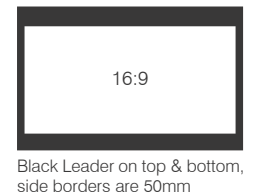

Specifications for Grandview Classic Pulldown Screen

Product Code	Aspect Ratio	Diagonal Size (inches)	Image Size w x h (mm)	Casing Length (mm)	Dropper Bar Length (mm)	Black Leader Top (mm)	Black Border Bottom & Sides (mm)	Finish	Shipping Size w x h x d (mm)	Net Weight (Kg)
GRPA084V	4:3	84"	1710 x 1280	1875	1810	80	35	White Powdercoat	1950 x 137 x 105	7.0
GRPA100V	4:3	100"	2030 X 1520	2315	2130	80	45	White Powdercoat	2300 x 137 x 105	8.5
GRPB092H	16:9	92"	2030 X 1140	2315	2150	100	45	White Powdercoat	2310 x 137 x 105	9.0
GRPB100H	16:9	100"	2215 X 1245	2400	2355	500	50	White Powdercoat	2490x 140 x 110	9.0