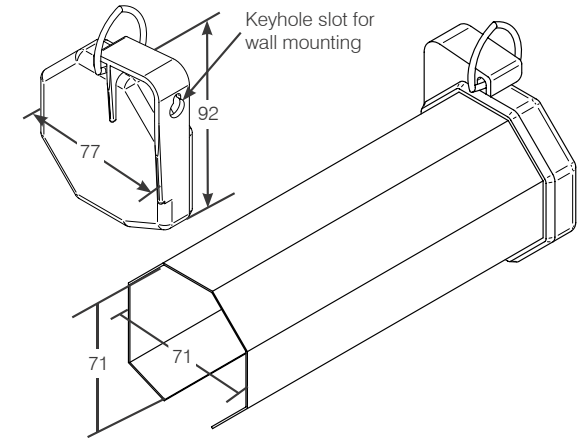

Specifications for Grandview Classic Pulldown Screen

Product Code	Aspect Ratio	Diagonal Size (inches)	Image Size w x h (mm)	Casing Length (mm)	Dropper Bar Length (mm)	Black Leader Top (mm)	Black Border Bottom & Sides (mm)	Finish	Shipping Size w x h x d (mm)	Net Weight (Kg)
GRPA084V	4:3	84"	1710 x 1280	1875	1810	80	35	White Powdercoat	1950 x 137 x 105	7.0
GRPA100V	4:3	100"	2030 X 1520	2315	2130	80	45	White Powdercoat	2300 x 137 x 105	8.5
GRPB092H	16:9	92"	2030 X 1140	2315	2150	100	45	White Powdercoat	2310 x 137 x 105	9.0
GRPB100H	16:9	100"	2215 X 1245	2400	2355	500	50	White Powdercoat	2490x 140 x 110	9.0