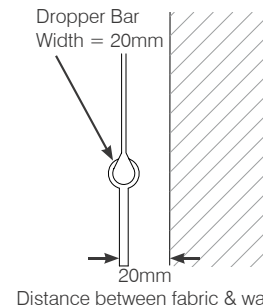

Specifications for Grandview Classic Pulldown Screen

Product Code	Aspect Ratio	Diagonal Size (inches)	Image Size w x h (mm)	Casing Length (mm)	Dropper Bar Length (mm)	Black Leader Top (mm)	Black Border Bottom & Sides (mm)	Finish	Shipping Size w x h x d (mm)	Net Weight (Kg)
GRPA084V	4:3	84"	1710 x 1280	1875	1810	80	35	White Powdercoat	1950 x 137 x 105	7.0
GRPA100V	4:3	100"	2030 X 1520	2315	2130	80	45	White Powdercoat	2300 x 137 x 105	8.5
GRPB092H	16:9	92"	2030 X 1140	2315	2150	100	45	White Powdercoat	2310 x 137 x 105	9.0
GRPB100H	16:9	100"	2215 X 1245	2400	2355	500	50	White Powdercoat	2490x 140 x 110	9.0