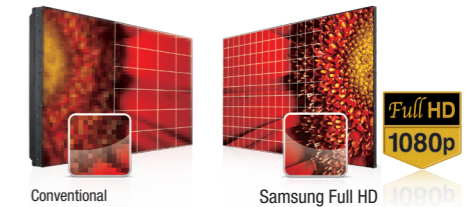

Key Features

Super Narrow Bezel

See images as they were meant to be seen

The super narrow bezel feature of the Samsung UD Series enables your content to shine through without any distractions or obstructions. At a mere 5.5mm, the thinnest bezel of the lineup allows you to create a nearly seamless viewing experience that can be as big as your imagination.

Easy Installation

Create a custom solution with easy installation

With easy-to-follow installation instructions and our installation specialists, you can create and configure a customized video wall solution with the Samsung UD Series. It also comes equipped with a range of versatile installation accessories such as MID and wall mount brackets for even greater convenience. Samsung has helped businesses around the world to create video wall solutions that are custom-made for their unique environment. This modular approach also enables Samsung to deliver the solution in a cost-effective manner.

High Resolution

Present your content in Full HD

Leveraging the same imaging technology that's used in Samsung TVs, the UD Series produces images in Full HD for crystal-clear images at a larger-than-life scale. That means you don't have to worry about the quality of your images when displayed at much larger sizes. Just as long as the original image is high resolution, you can display content with full confidence.