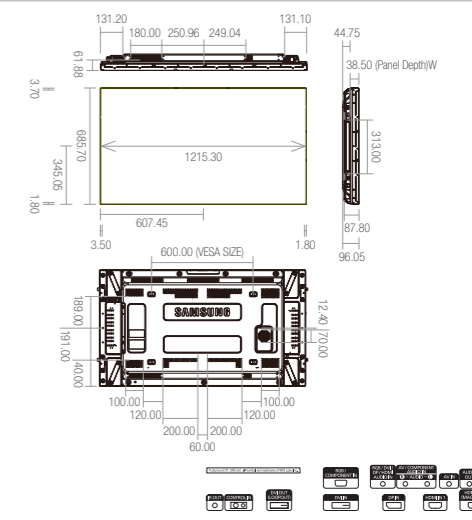

UD Series

Display Type	55"
Resolution	1920 x 1080 (16:9)
Inch Option	55"
Key Features	<ul style="list-style-type: none"> Super Narrow Bezel High Resolution & Brightness Easy Installation Solution

* Please visit the website to verify detail specifications

Specification

		UD55A	
Display Type	Size	55"	
	Resolution	1920 x 1080 (16:9)	
	Contrast Ratio	3500:1	
		Active Area	1209.6 x 680.4mm
Electrical	Power	Type	Internal AC100~240V, 50/60Hz
		Max	250W
	Power Consumption	Type	225W
		Sleep Mode	less than 1W
		Off Mode	less than 1W
Mechanical	Dimension	Set	1215.3 x 686.1 x 96.0mm
		Package	1355.0 x 820.0 x 310.0mm
	Weight	Set	24kg
Package		33kg	
		VESA	600 x 400mm

Dimension (mm)
UD55A (55")

SAMSUNG